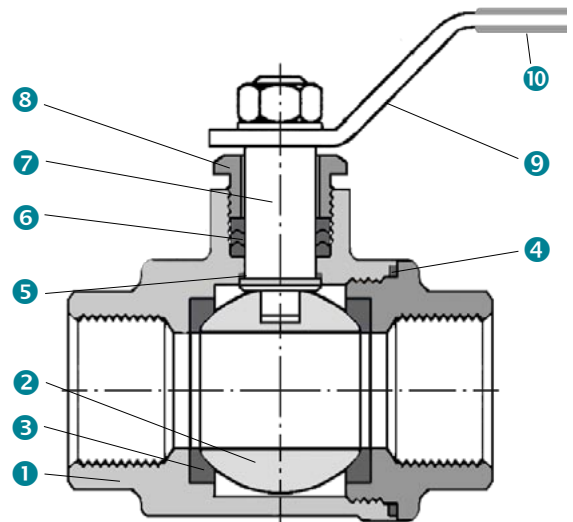

Construction

1	Two-piece body	CF8M (1.4408)
2	Ball	AISI 316 (1.4401)
3	Seat ring	PTFE + 15% GF
4	Seal ring	PTFE
5	Washer	PTFE
6	Stem seal	PTFE
7	Stem	AISI 316 (1.4401)
8	Gland nut	AISI 304 (1.4301)
9	Locking pad (option)	AISI 304 (1.4301)
10	Handle cover by plastic	AISI 304 (1.4301)