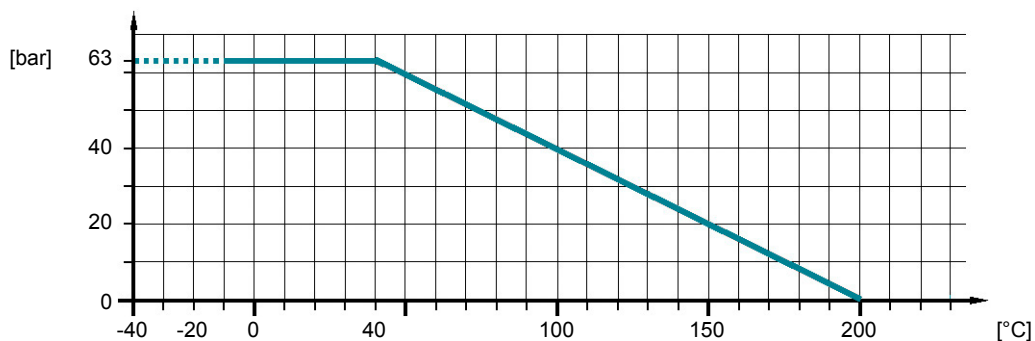

Pressure / temperature diagram