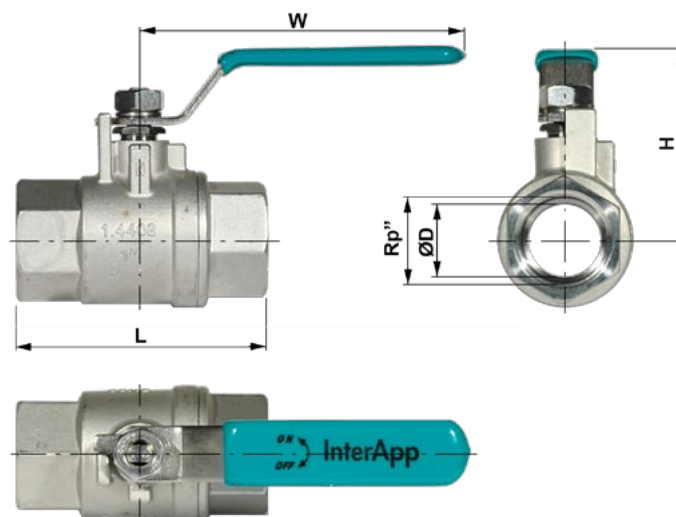

BVH22 - Ball valve (stainless steel, 2-piece body) Rp 1/4" - 2"

Type code

BVH	22	FT	014	SST
1	2	3	4	5

1 Type	BVH	ball valve with handlever	
2 Construction	22	2/2 ways, two-piece body	
3 Bore, connection	F	full bore	
	T	threaded connection	
4 Size	014-	Rp 1/4" -	
	200	Rp 2"	
5 Materials	S	Body stainless steel	CF8M (1.4408)
	S	Ball stainless steel	AISI 316 (1.4401)
	T	Seat ring	PTFE + 15% GF

Dimensions

Rp"	DN	ØD	L	H	W	kv[m³/h]	[kg]
1/4	8	11,5	50	57	96	8,6	0,25
3/8	10	12,5	60	57	96	21	0,25
1/2	15	15,0	75	57	96	35	0,4
3/4	20	20,0	80	63	110	46	0,5
1	25	25,4	90	70	113	72	0,9
1 1/4	32	32,0	110	75	132	105	1,6
1 1/2	40	38,0	120	93	156	170	2,3
2	50	50,0	140	100	156	275	3,6

InterApp AG
Grundstrasse 24
CH-6343 Rotkreuz
Phone +41 (0) 41 7982233
Fax +41 (0) 41 7982234
info@ch.interapp.net

InterApp Germany
AVK Mittelmann Armaturen
Schillerstrasse 50
D-42489 Wülfrath
Phone +49 (0) 2058 901 01
Fax +49 (0) 2058 901 110
info@avkmittelmann.com

InterApp Austria
Kolpingstrasse 19
A-1230 Wien
Phone +43 (0) 1 6162371-0
Fax +43 (0) 1 6162371-99
info@at.interapp.net

InterApp Italy
Via Gramsci 29
I-20016 Pero (MI)
Phone +39 02 339371
Fax +39 02 33937200
info@it.interapp.net

InterApp Válvulas
Calderón de la Barca 12
E-28860 Paracuellos de Jarama
Phone +34 (0) 91 6584360
Fax +34 (0) 91 6581430
info@es.interapp.net

AVK Válvulas
Poligono Industrial
Francolí, parcela 27
E-46006 Tarragona
Phone +34 977 543 008
Fax +34 977 541 622
avk@avkvalvulas.com

InterApp Singapore
11, Changi North Street 1, #03-11
Singapore 498823
Phone +65 62141048
Fax +65 62140481
info@sg.interapp.net

The technical data are noncommittal and do not assure you of any properties. Please refer to our general sales conditions. Modifications without notice.

© 2010 InterApp AG, all rights reserved